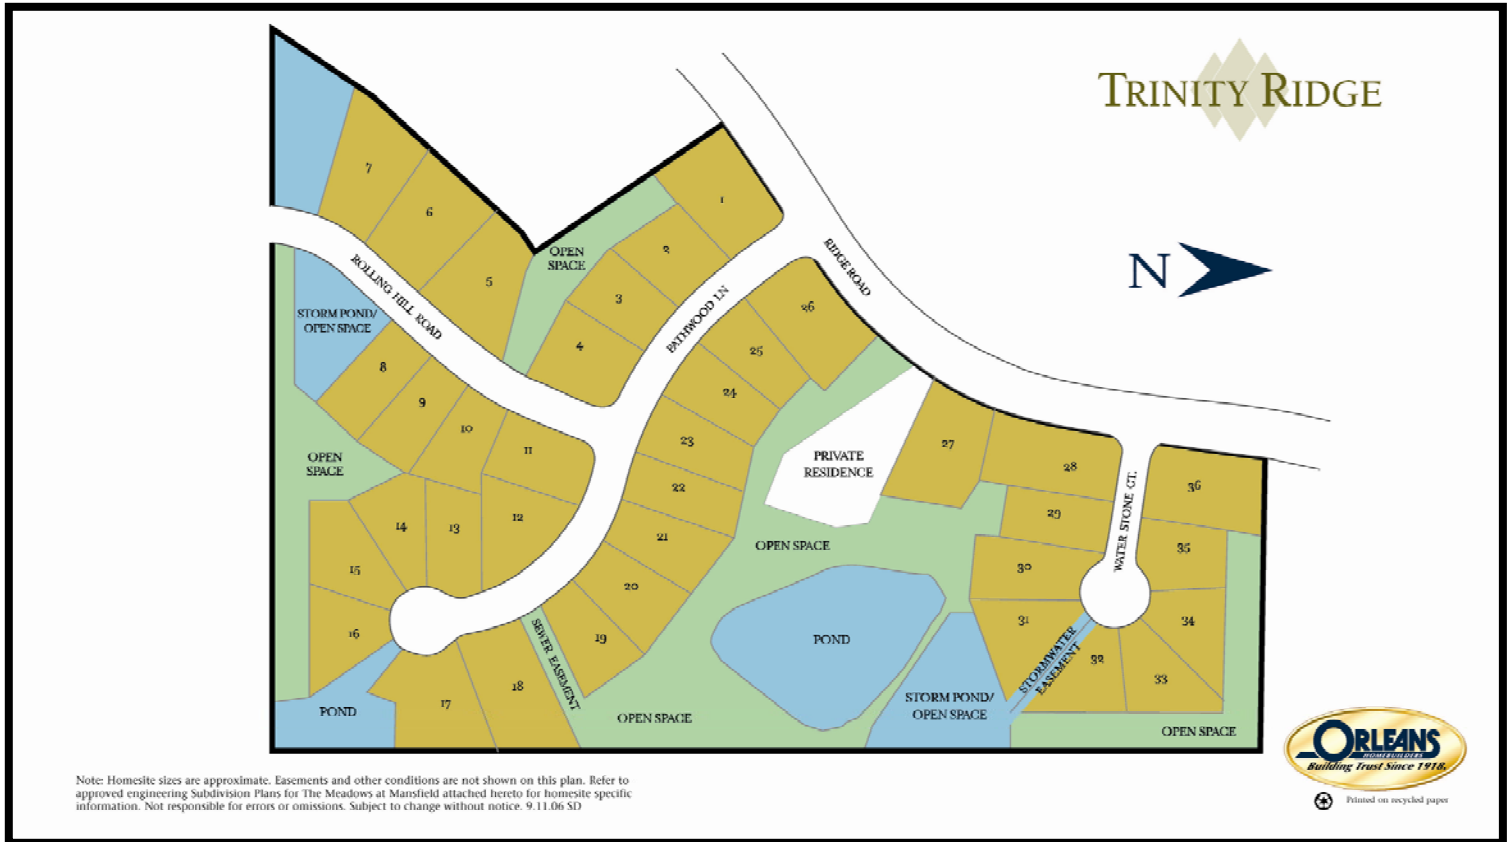

# TRINITY RIDGE COMMUNITY

Trinity Ridge Community - Durham, NC

Customer: Orleans Homebuilders, Inc.

## Driving Directions (from Raleigh):

Take I-40 to the Hwy 15-501 Exit  
Head north on Hwy. 15-501 to Garrett Rd.  
Turn left on Garrett Rd. and follow to  
Picket Rd. Turn right on Picket Rd. and  
follow to Ridge Rd.  
Turn Left on Ridge Rd. Follow Ridge Rd.  
past Durham Academy High School  
Trinity Ridge will be on the Right.