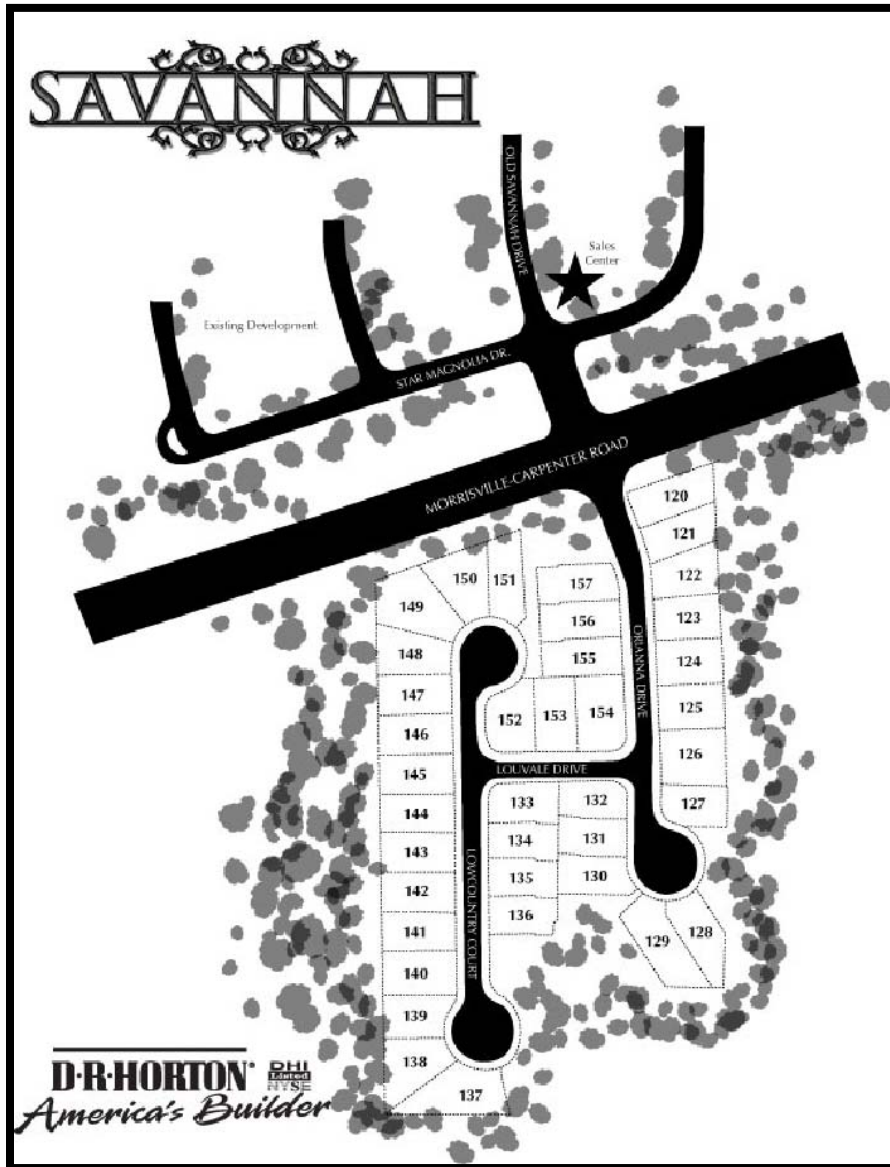

SAVANNAH COMMUNITY

Savannah Community - Morrisville, NC

Customer: D R Horton, Inc.

Driving Directions (from Raleigh):

Take Aviation/Morrisville Exit 285. Go down aviation to Chapel Hill Road/Hwy 54, at the light go forward, Aviation becomes Morrisville Carpenter. Take a right onto Old Savannah and the model will be on your right.