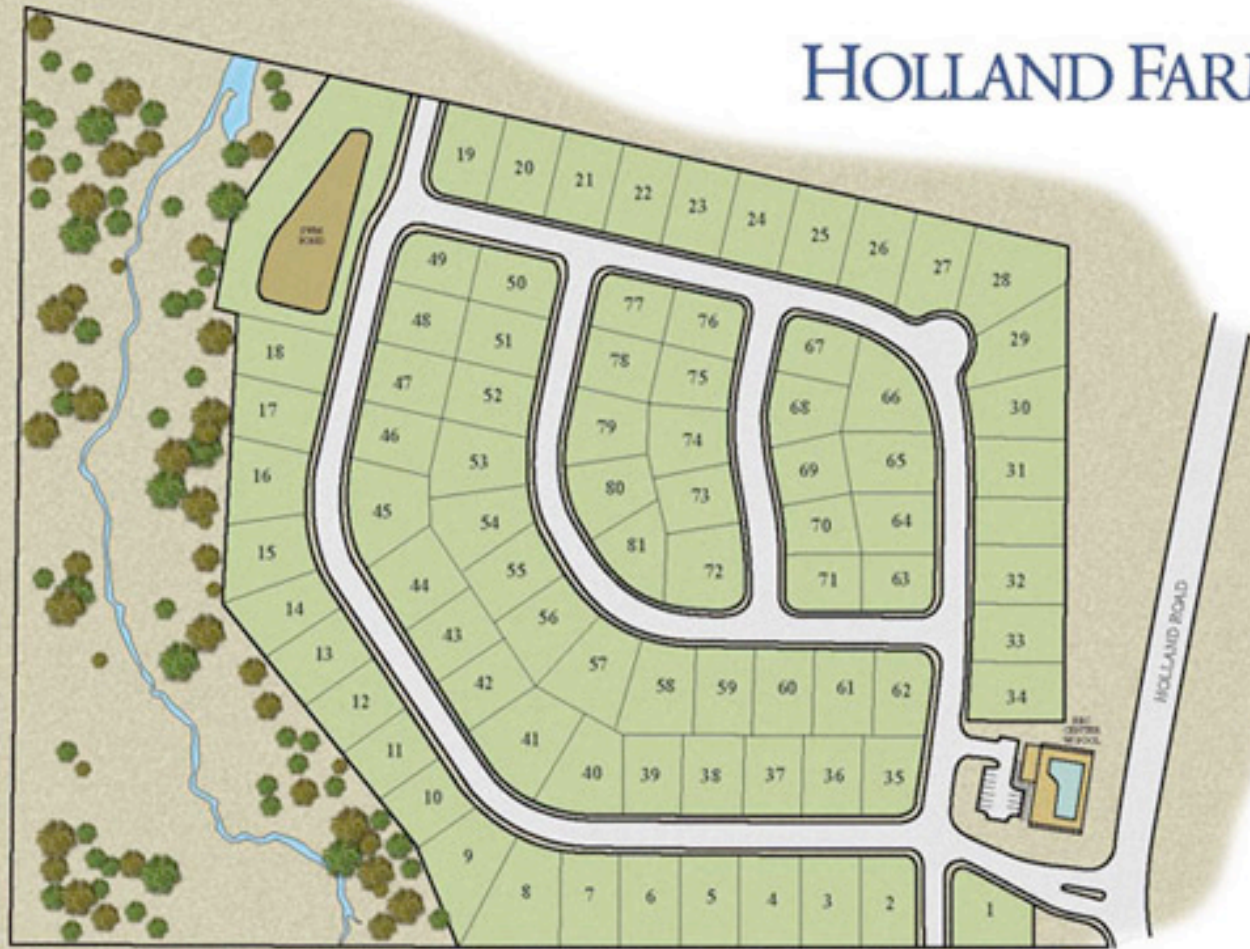

# HOLLAND FARM

**COMSTOCK HOMES**  
WORTHY OF THE INVESTMENT™

Site plan drawing is an artist conception only. Actual plan may vary. See plans for details.  
Comstock Homes reserves the right to change specifications without notice.

## **Driving Directions (from Raleigh):**

**I-440 to Hwy 64, to Hwy 55. Take 55 south 1 mile to right on Olive Chapel Rd. Go 2.5 miles and turn left onto Kelly Road. Go two miles and turn right onto Holland Road. Go 1.5 miles and community is on the right.**